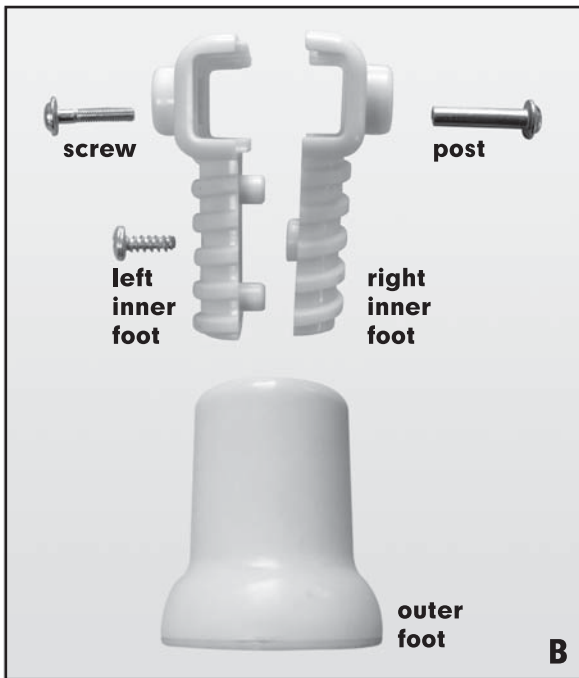

For use with children from birth and up.

! WARNING:

Adult assembly required. Keep small parts away from children when assembling.

SURE AND SECURE™ METAL EXPANSION GATE METAL HINGE AND EXTENSION FOOT

Thank you for buying the Sure and Secure™ Metal Expansion Gate from Summer Infant. This slip sheet provides instructions on how to install the metal hinge and extension foot that will prevent the end of the gate from bottoming out if anyone stands or leans on it.

Please read this slip sheet before installing the metal hinge and extension foot.

METAL UPPER HINGE

You will notice that the “plastic” upper hinge image in the instruction sheets is slightly different than the “metal” upper hinge you received. Please note that the new metal upper hinge assembles the same as the plastic upper hinge.

Step 1: Using the screws provided, attach the two inner foot pieces around the bottom of the gate panel that contains a latch spindle. The post and screw should pass through the hole in the gate. (See figure B for components.)

Step 2: Screw the outer foot piece onto the inner foot piece. (See figure C for fully assembled view.)

CAUTION: This product is not a toy.
Adult supervision is required.
Store away from child's reach.

IMPORTANT! KEEP FOR FUTURE REFERENCE!