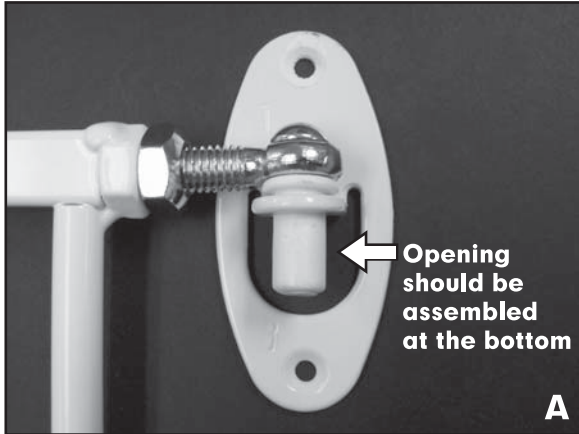

For use with children from birth and up.

! WARNING:

Adult assembly required. Keep small parts away from children when assembling.

SURE AND SECURE™ METAL EXPANSION GATE METAL HINGE AND EXTENSION FOOT

Thank you for buying the Sure and Secure™ Metal Expansion Gate from Summer Infant. This slip sheet provides instructions on how to install the metal hinge and extension foot that will prevent the end of the gate from bottoming out if anyone stands or leans on it.

Please read this slip sheet before installing the metal hinge and extension foot.

METAL UPPER HINGE

You will notice that the “plastic” upper hinge image in the instruction sheets is slightly different than the “metal” upper hinge you received. Please note that the new metal upper hinge assembles the same as the plastic upper hinge.

CAUTION: Please note the correct assembly orientation of the metal upper hinge in figure A. Make sure the opening in the hinge (see figure A) is at the bottom when assembling the hinge.

EXTENSION FOOT

NOTE: The extension foot assembly should be installed before the panel with the latch spindles is installed. If the gate has already been assembled, it is necessary to uninstall the gate panel with the spindles to install the extension foot.

Step 1: Using the screws provided, attach the two inner foot pieces around the bottom of the gate panel that contains a latch spindle. The post and screw should pass through the hole in the gate. (See figure B for components.)