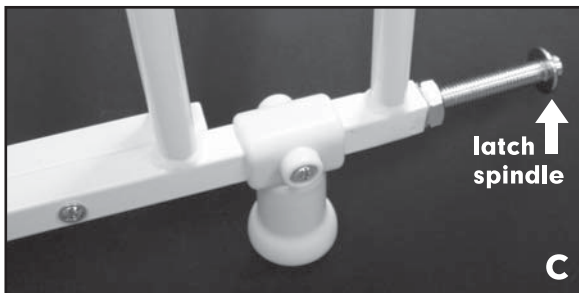

For use with children from birth and up.

! WARNING:

Adult assembly required. Keep small parts away from children when assembling.

SURE AND SECURE™ METAL EXPANSION GATE METAL HINGE AND EXTENSION FOOT

Thank you for buying the Sure and Secure™ Metal Expansion Gate from Summer Infant. This slip sheet provides instructions on how to install the metal hinge and extension foot that will prevent the end of the gate from bottoming out if anyone stands or leans on it.

Please read this slip sheet before installing the metal hinge and extension foot.

METAL UPPER HINGE

You will notice that the “plastic” upper hinge image in the instruction sheets is slightly different than the “metal” upper hinge you received. Please note that the new metal upper hinge assembles the same as the plastic upper hinge.

Step 1: Using the screws provided, attach the two inner foot pieces around the bottom of the gate panel that contains a latch spindle. The post and screw should pass through the hole in the gate. (See figure B for components.)

Step 2: Screw the outer foot piece onto the inner foot piece. (See figure C for fully assembled view.)

CAUTION: This product is not a toy.
Adult supervision is required.
Store away from child's reach.

IMPORTANT! KEEP FOR FUTURE REFERENCE!