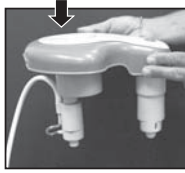

Spa Pump and
Shower Unit

Reservoir

Lid

BATTERY INSTALLATION

Step 1: Turn lid counter-clockwise to loosen. Pull lid to remove from top of unit

Step 2: Remove screw that holds the battery compartment cover in place. Insert 6 new alkaline "C" batteries into battery compartment. Be careful to install the batteries properly and in the right direction. The battery compartment is marked with + and -. Make sure the markings on the batteries match the markings in the battery compartment.

Step 3: Replace the screw and tighten. DO NOT OVERTIGHTEN.

Step 4: Replace shower unit lid. Turn lid in a clockwise direction to secure.

Step 5: You are now ready to fill the Reservoir Body with water and use.

SET-UP:

Step 1: Place Spa & Shower unit hose and pump unit through opening in lid, as shown in Figure A.

Figure A

Figure B

Figure C

Step 2: Snap Spa & Shower unit into lid, as shown in Figure B .

Step 3: Fill reservoir only to the divider about 2" below bottom edge of opening.

Step 4: Snap pump assembly onto reservoir making sure pump unit is fed through the spout in the reservoir, as shown in Figure C.

NOTE: BEFORE USING SPA & SHOWER UNIT, BE SURE TO CHECK THAT THE WATER TEMPERATURE STRIP IS IN THE GREEN RANGE ON THE SPA & SHOWER UNIT.